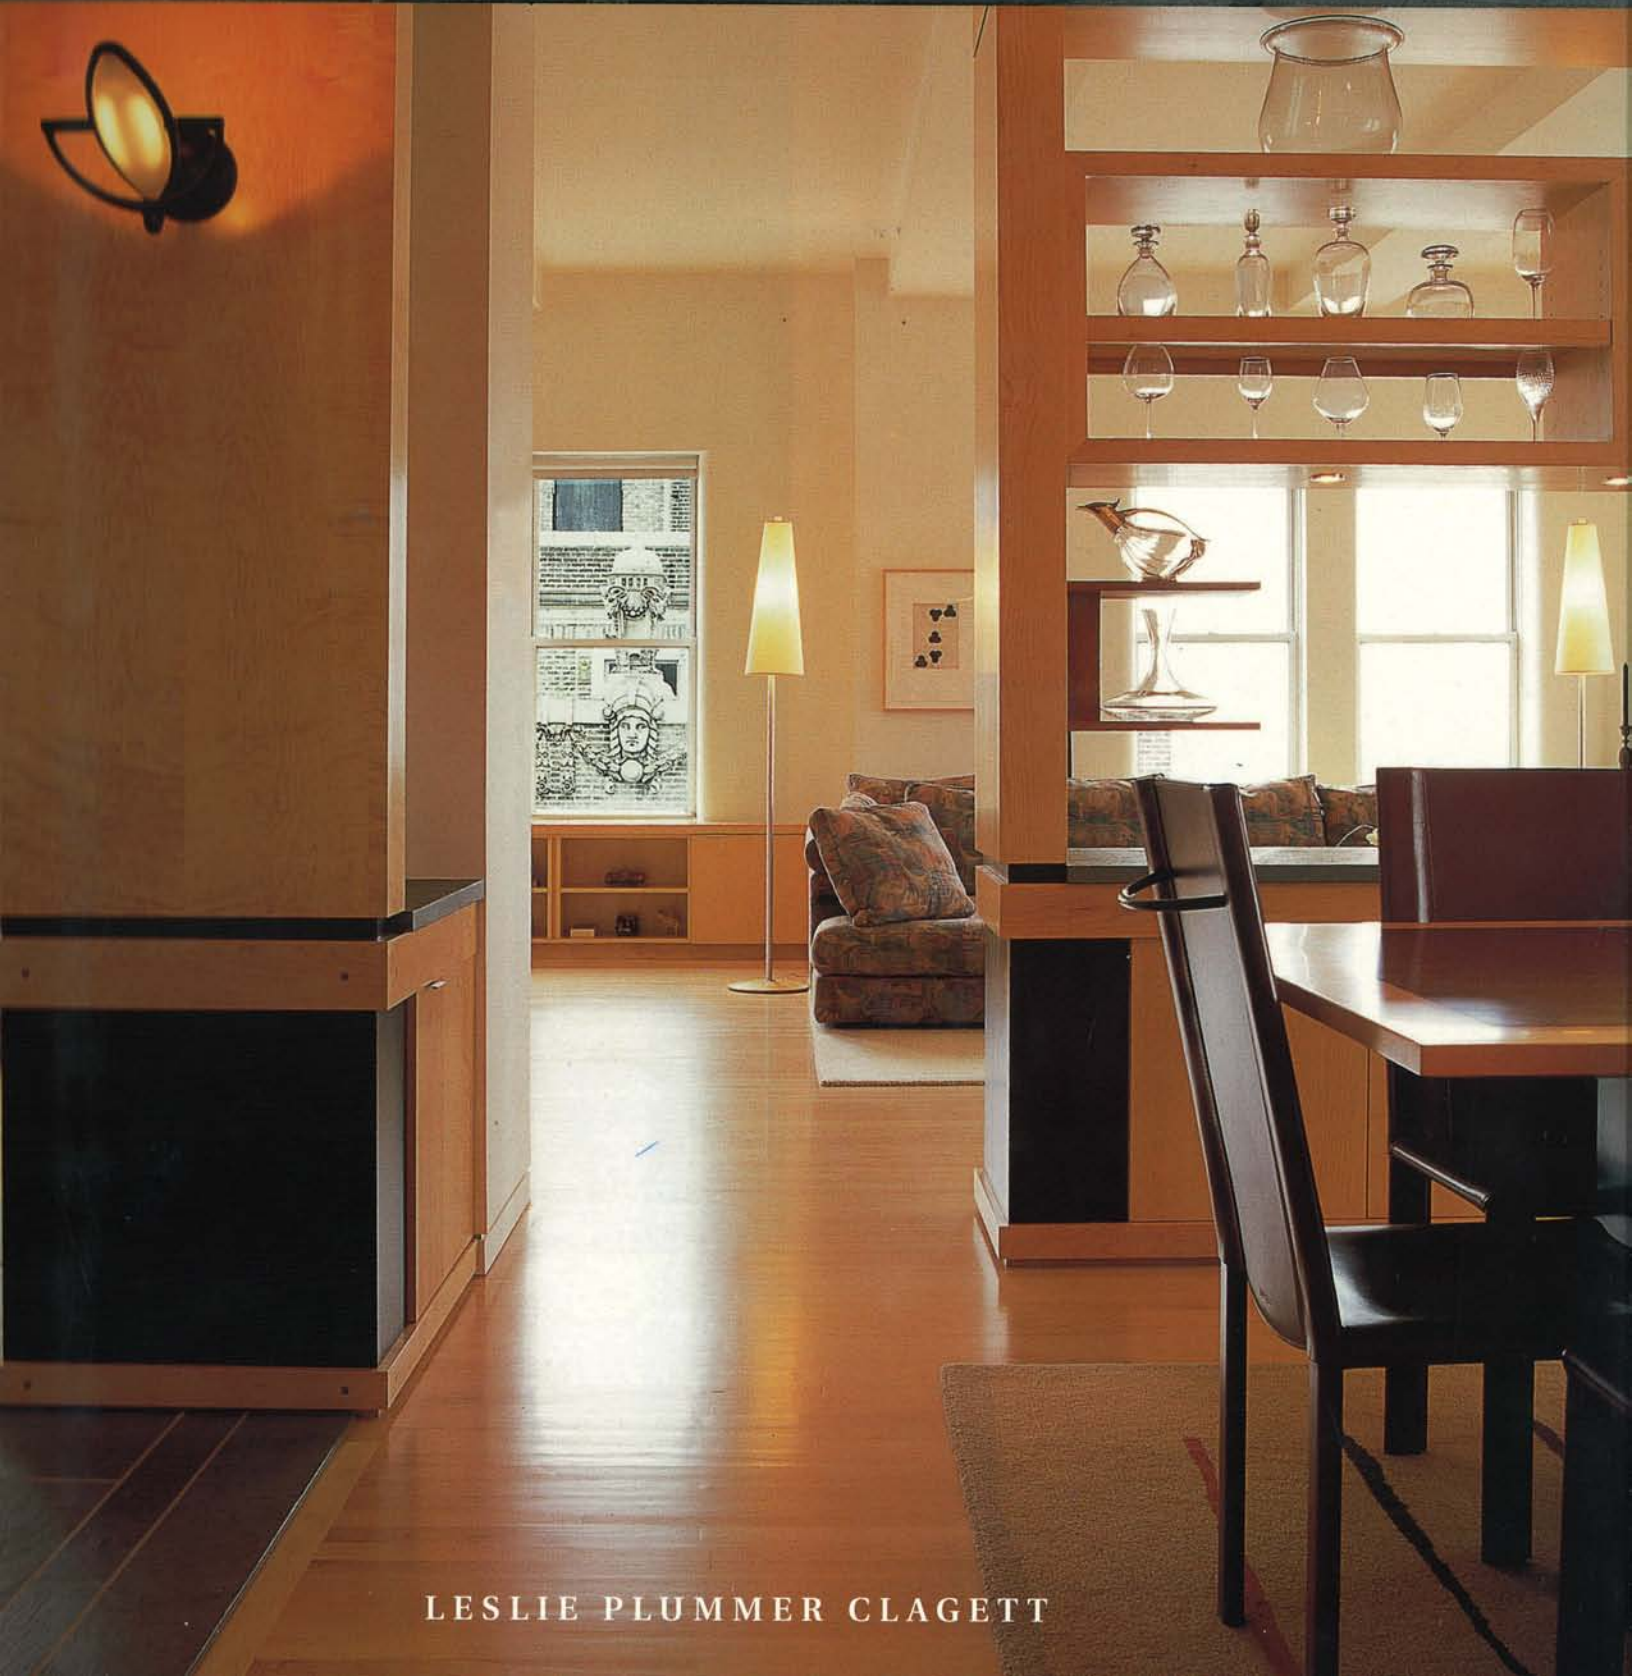

SMART DESIGN FOR METRO LIVING

THE NEW

CITY HOME

LESLIE PLUMMER CLAGETT